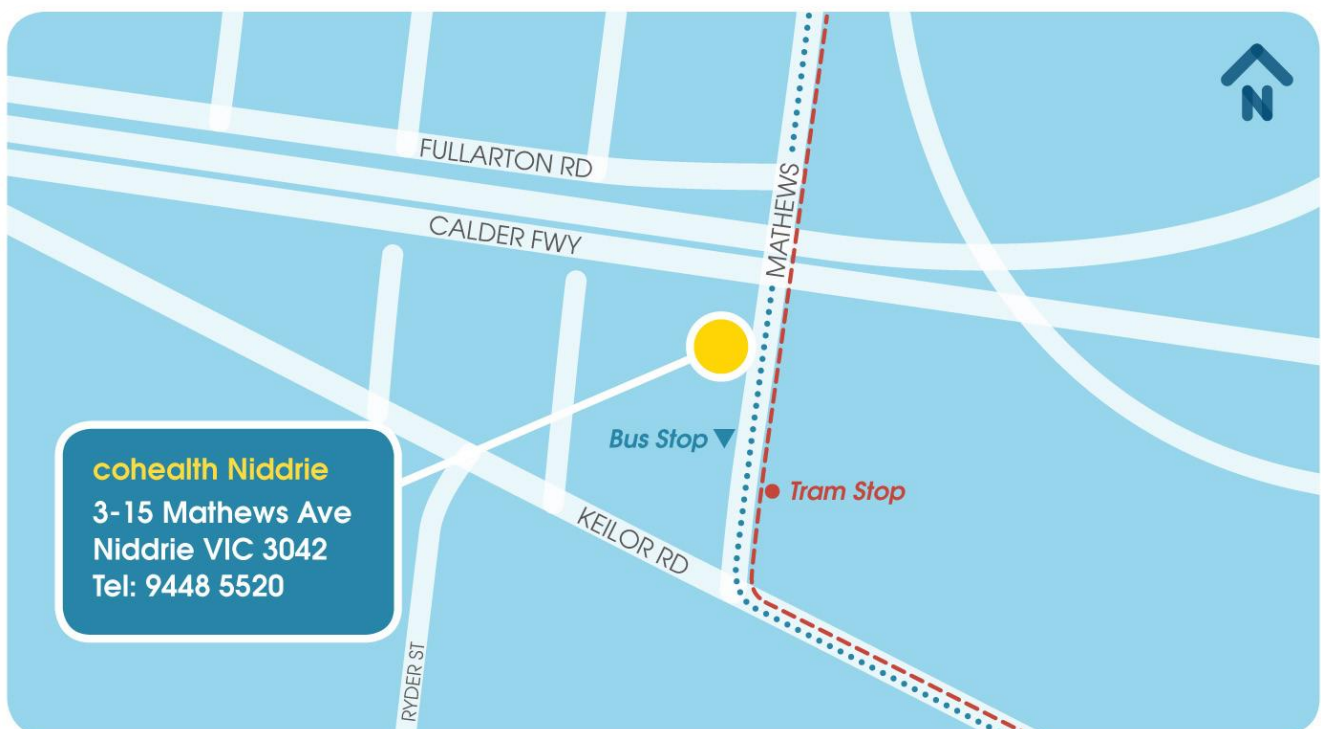

## how to find us:

### Public Transport

- Bus 477 – Get off on Matthews Avenue – Cnr Keilor Rd and Matthews Avenue and it is about a 1 minute walk to the centre (50 m)
- Niddrie: Tram 59 from the city - Get off at stop 53; Keilor road and cross the street - about a 1 minute walk

### Driving:

- There is limited free 2 hour parking behind cohealth including disability parking. It is about a 2 minute walk to the main entrance on Matthews Avenue (100 m)

..... Bus 477    - - - - Tram 59