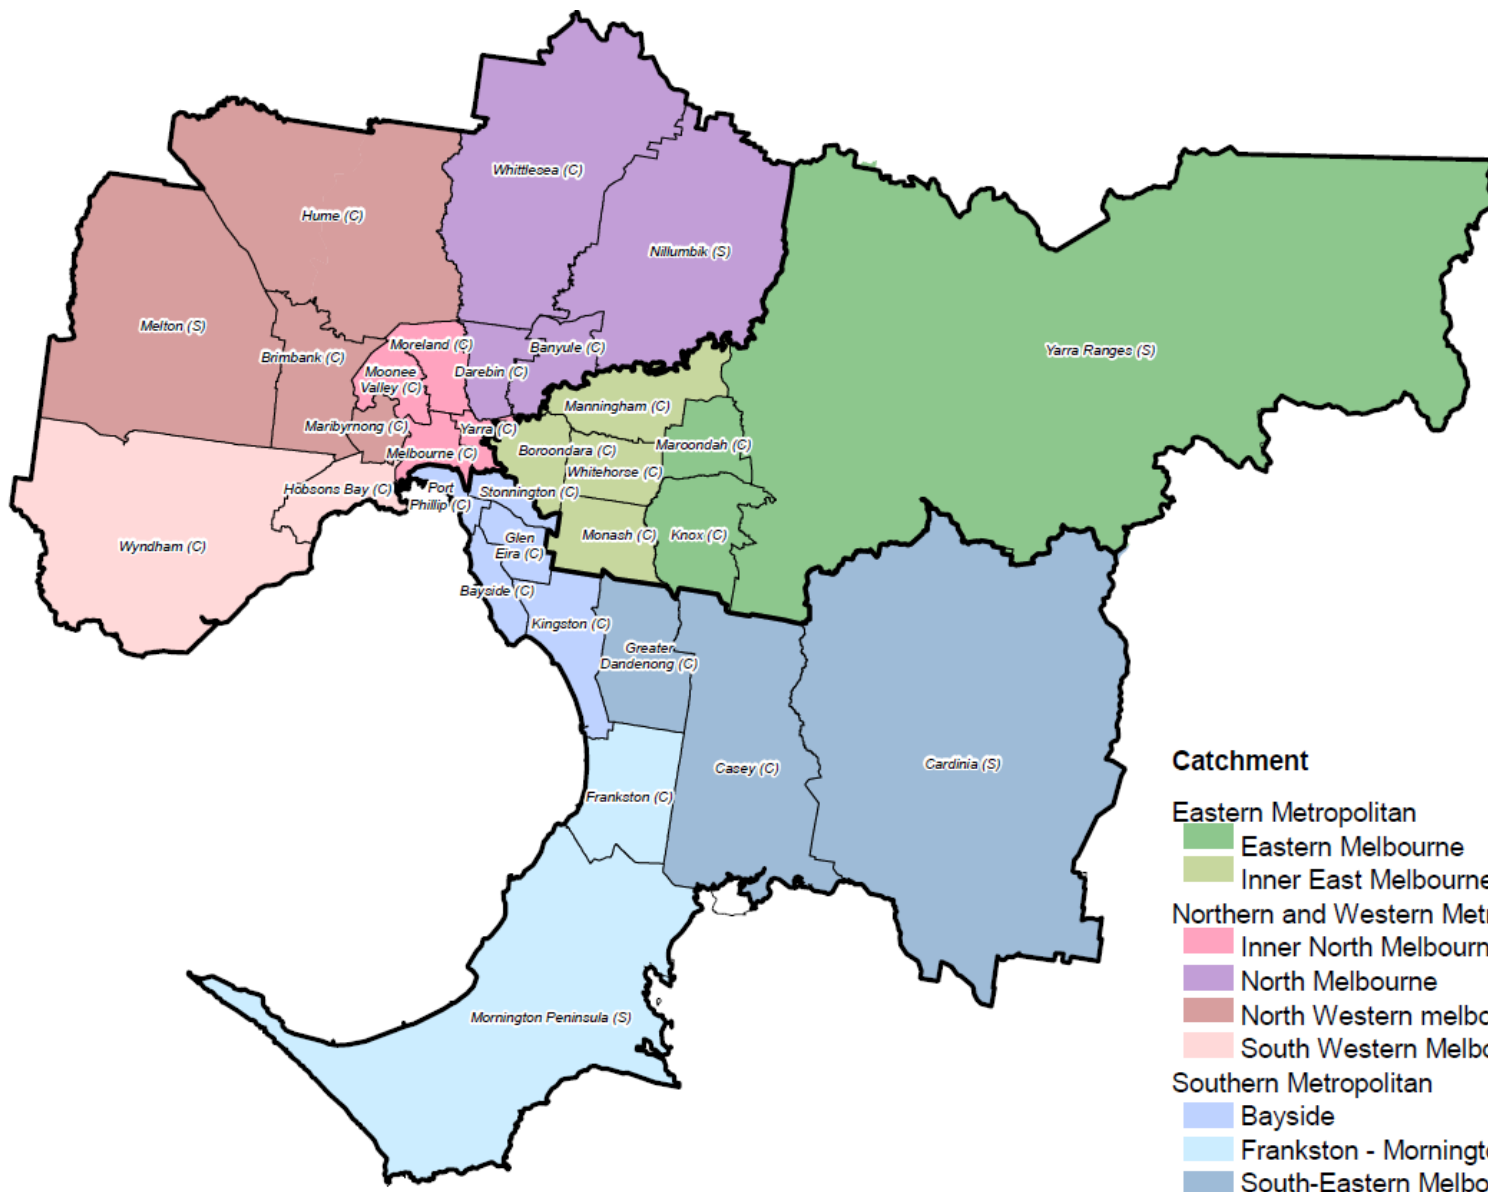

Mental Health Community Support Service and Alcohol and Other Drug Services Catchments

Catchment	16-64 years population
Eastern Metropolitan	
Eastern Melbourne	274,299
Inner East Melbourne	408,381
Northern and Western Metropolitan	
Inner North Melbourne	329,709
North Melbourne	331,444
North Western Melbourne	380,585
South Western Melbourne	173,051
Southern Metropolitan	
Bayside	397,893
Frankston - Mornington Peninsula	175,205
South-Eastern Melbourne	319,718